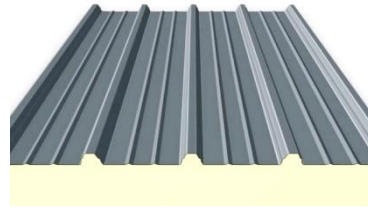

PIR-S Microgroove Wall Panel in 9005 Black
(White Internal)

PIR-D Roof Panel in 9007 Anthracite

Fire Door Black w/Panic Bar

Skylight System

Glazed Door and Full Height Glazed Units in
Anthracite (Black handles)

Insulated Sectional Door With Viewing Panel
in Anthracite with Entry Door

Small Glazed Elements in Anthracite

Colours as per Example